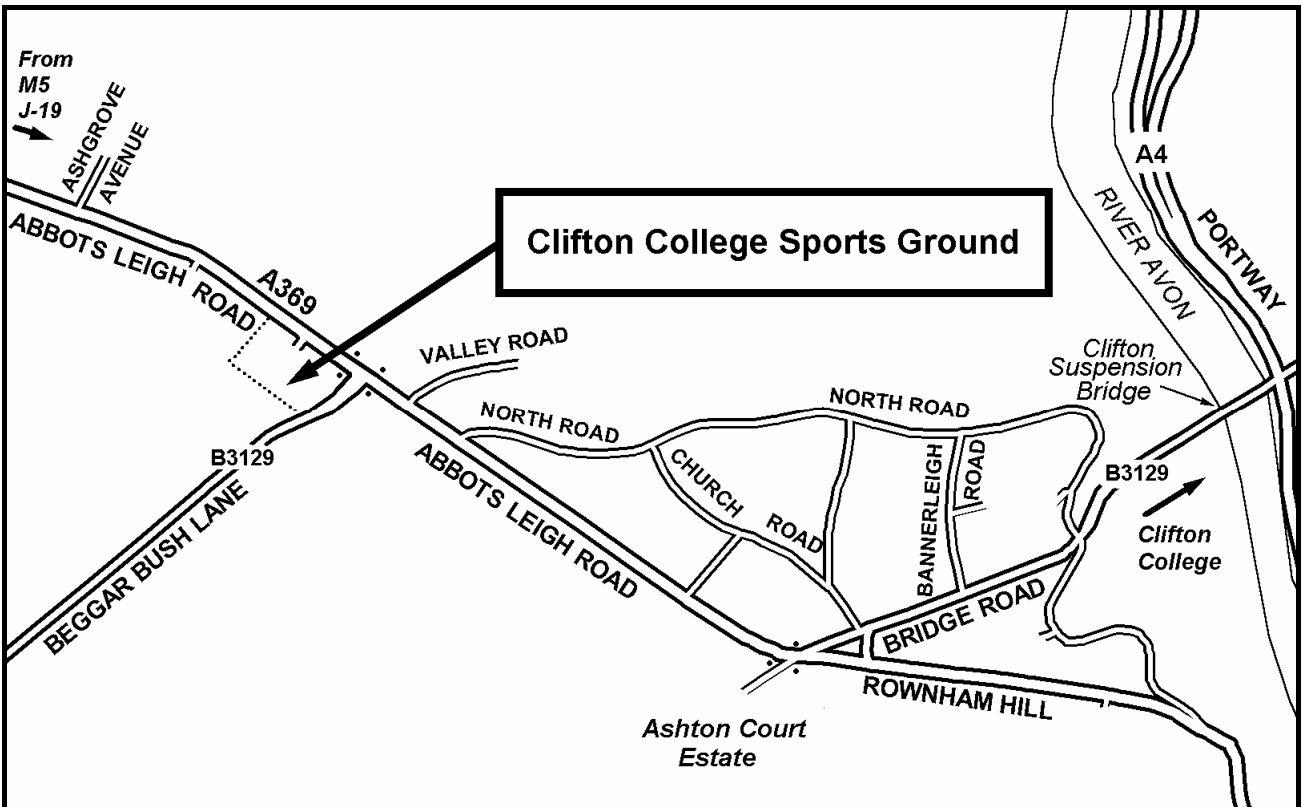

Email: info@clifton-college.avon.sch.uk Web Site: www.cliftoncollegeuk.com

Also referred to as 'Beggar Bush Sports Ground' (and frequently shortened to 'BB'), the Clifton College Sports Ground in Abbots Leigh can be easily reached from the M5 Junction 19, or via the Clifton Suspension Bridge (toll 30p). With 80 acres of playing fields, Astroturf pitches, a Real Tennis court and a new Indoor Sports Centre, the complex plays host to a wide variety of schools and also to the general public. There is a large car park on-site. Clifton College is an independent boarding and day school for girls and boys aged 3 - 18 years. For more details about Clifton College or the Sports Ground, please visit our website: www.cliftoncollegeuk.com