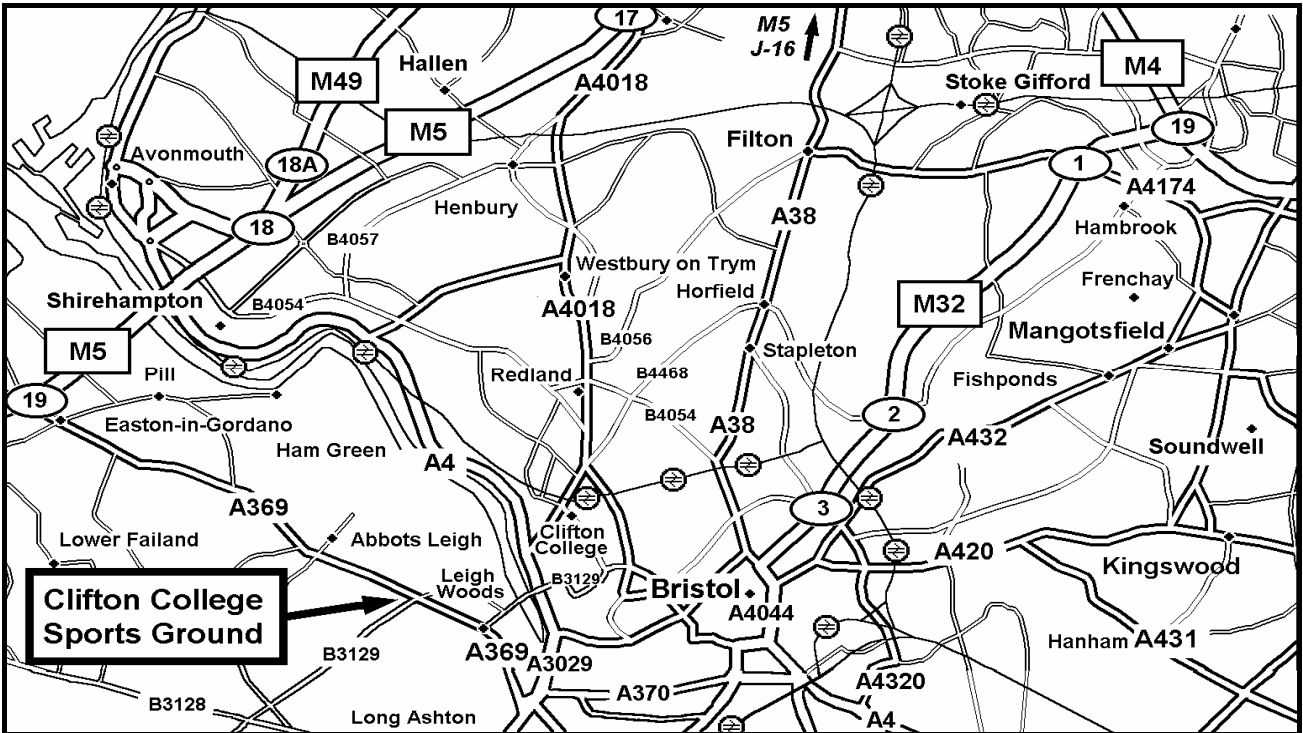

Email: info@clifton-college.avon.sch.uk Web Site: www.cliftoncollegeuk.com

Also referred to as 'Beggar Bush Sports Ground' (and frequently shortened to 'BB'), the Clifton College Sports Ground in Abbots Leigh can be easily reached from the M5 Junction 19, or via the Clifton Suspension Bridge (toll 30p). With 80 acres of playing fields, Astroturf pitches, a Real Tennis court and a new Indoor Sports Centre, the complex plays host to a wide variety of schools and also to the general public. There is a large car park on-site. Clifton College is an independent boarding and day school for girls and boys aged 3 - 18 years. For more details about Clifton College or the Sports Ground, please visit our website: www.cliftoncollegeuk.com